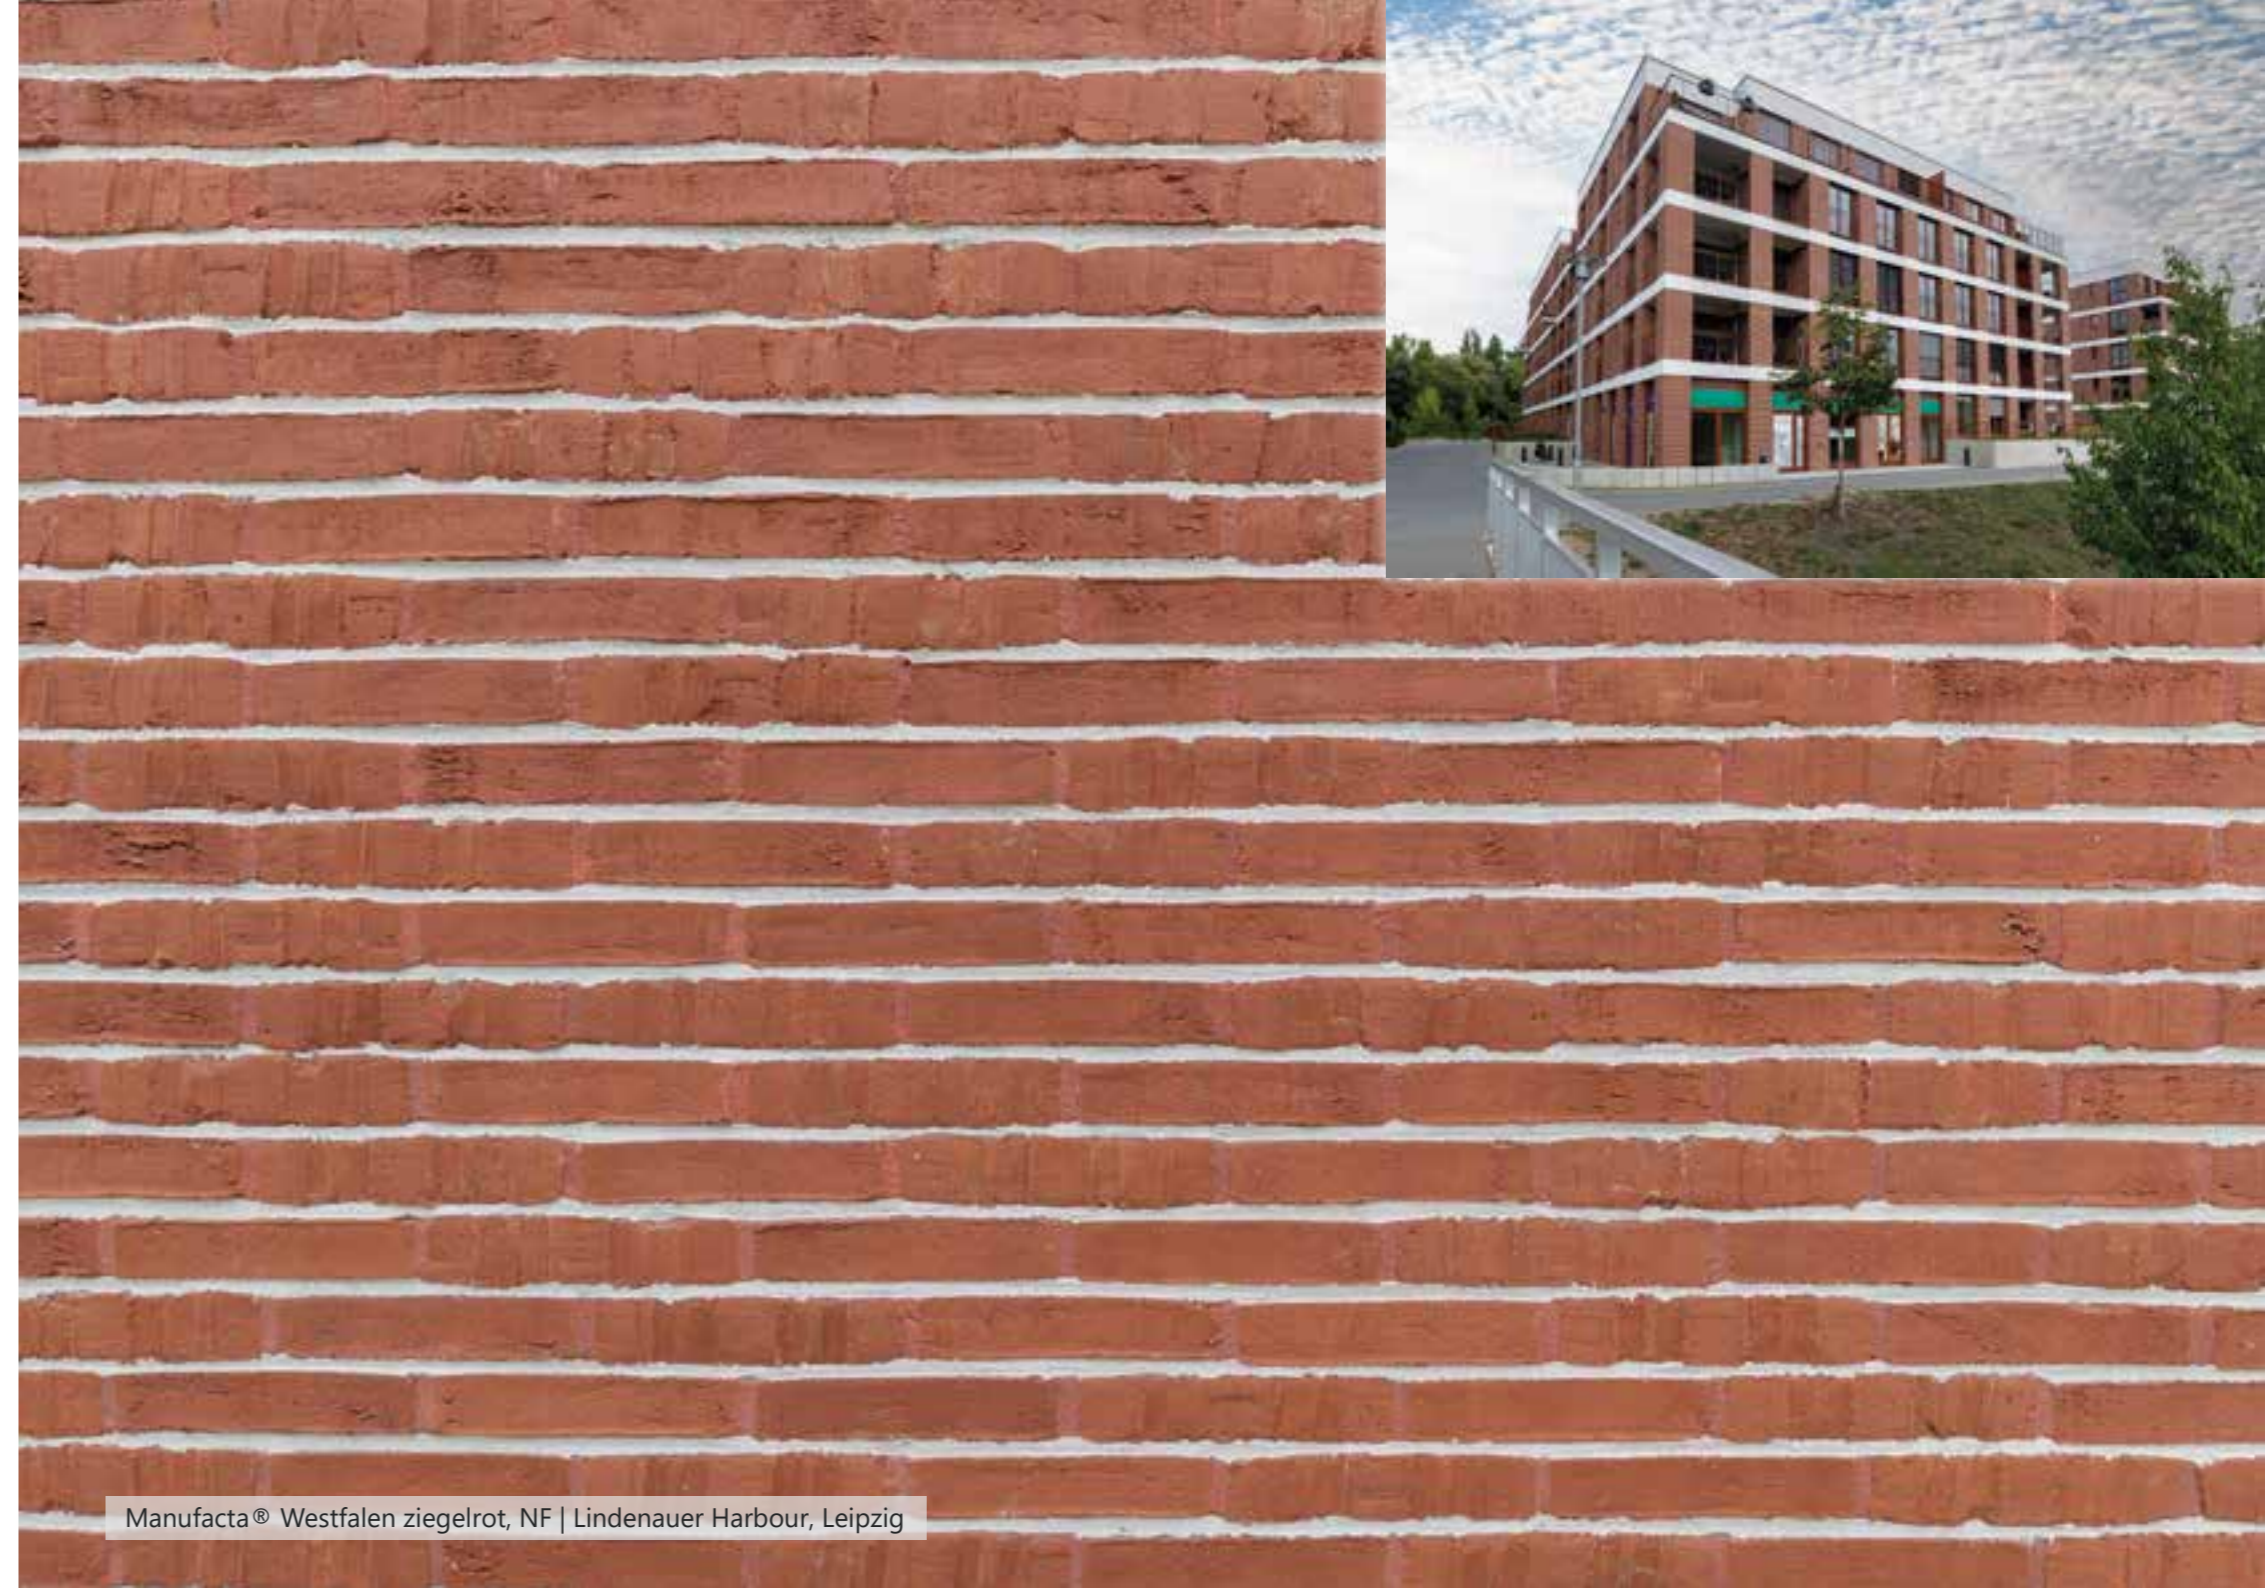

Manufactura® Westfalen rot Kohlebrand

waterstruck

NF

DF*

RF 250