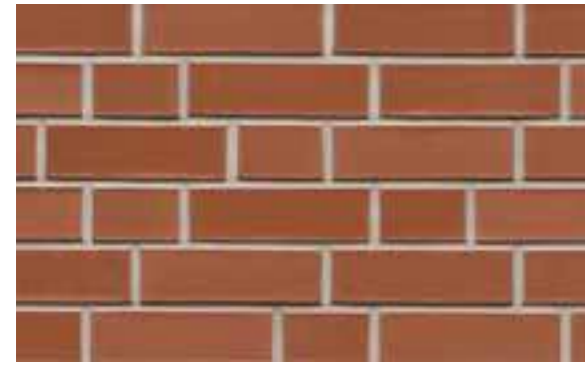

Colour range

Münsterland red-nuanced

smooth

NF

DF

2DF

3DF

Plant Hörstel