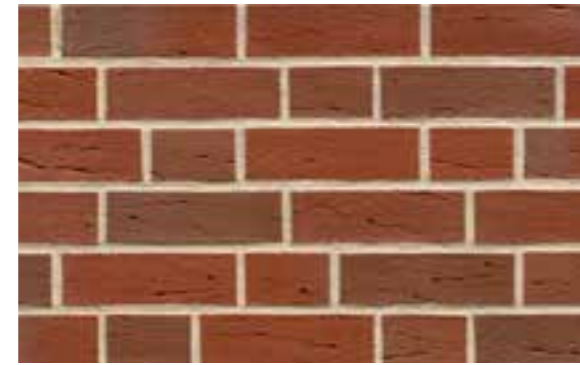

## Münsterland red-nuanced

smooth

NF

DF

2DF

3DF

Plant Hörstel