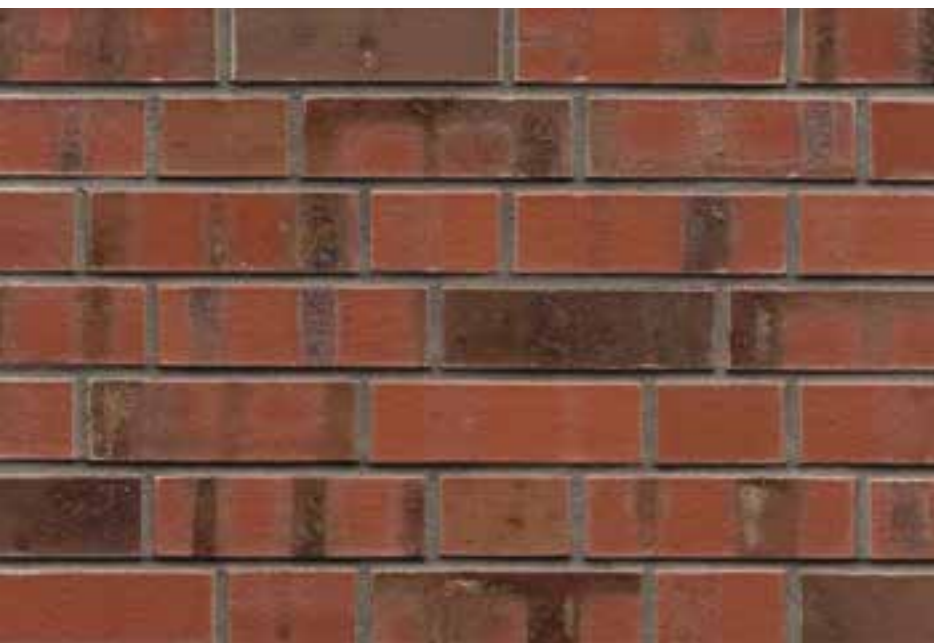

## Gravenhorster red varicoloured

waterstruck-sanded

NF

Variations in colour, play of colours and proportions may be possible due to production/printing reasons.

Graftschafter red coal, NF | Red Apple, Sofia in Bulgarien | Photo: Nedyalko Nedyalkov