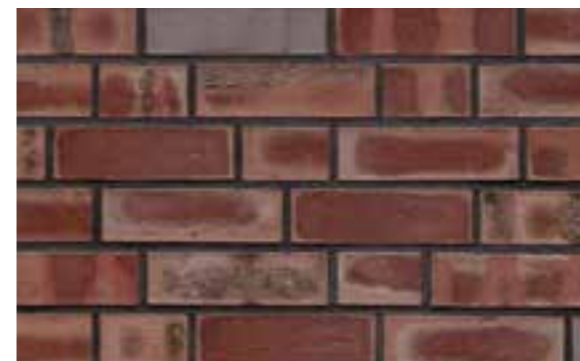

Brandenburg red varicoloured

smooth

NF

DF

Plant Hollage