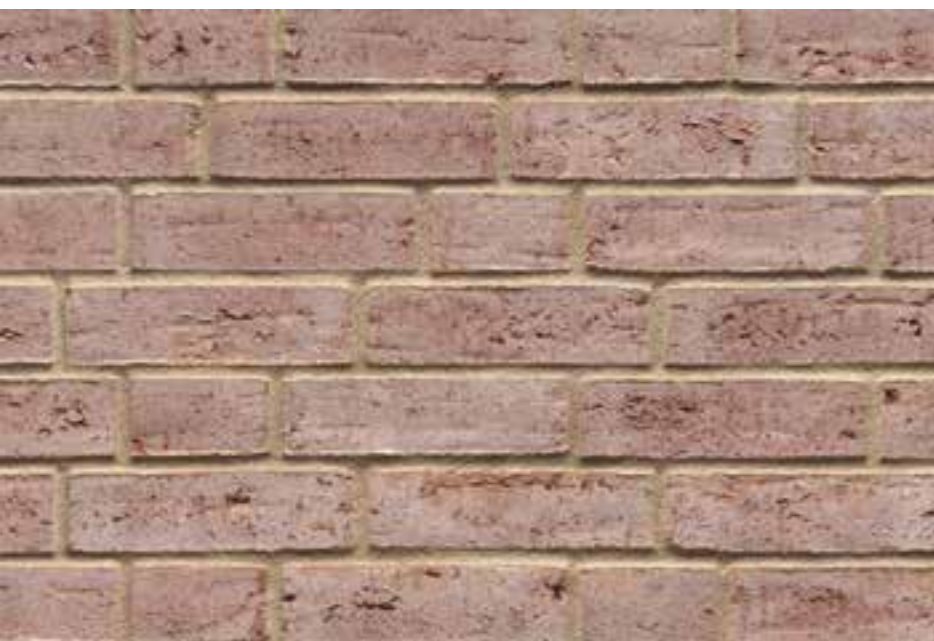

### Manufactura® Stavanger coal

waterstruck + reverse facing

NF

DF\*