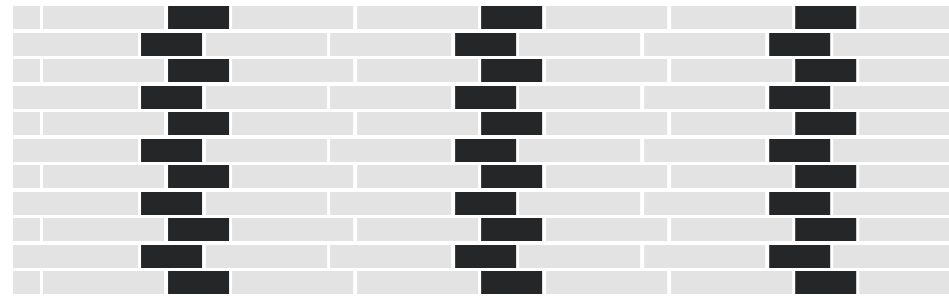

Masonry bonds

Silesian bond