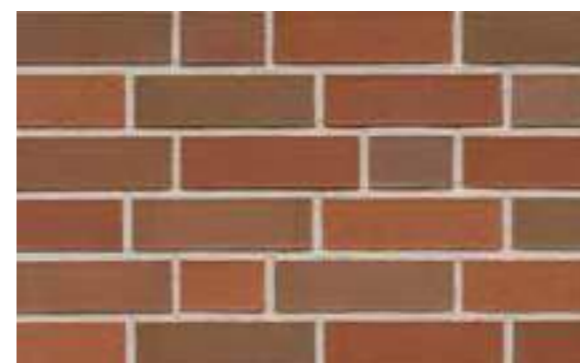

Plant Schüttorf

**Emden red varicoloured coal**

grained-sanded

NF

DF

Plant Hollage

**Emsland antique varicoloured**

smooth