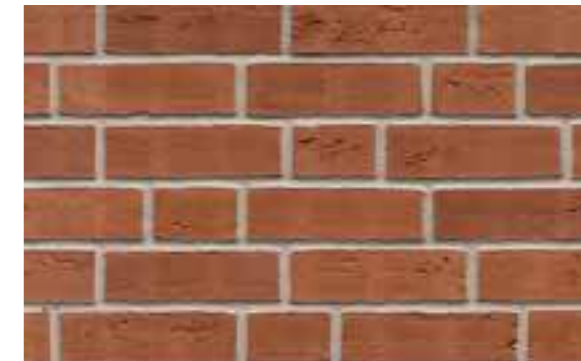

Manufactura® Wilsum brick-red

Manufactura® Westfalen brick-red

waterstruck
NF

DF*

RF 250x120x65

Plant Recke