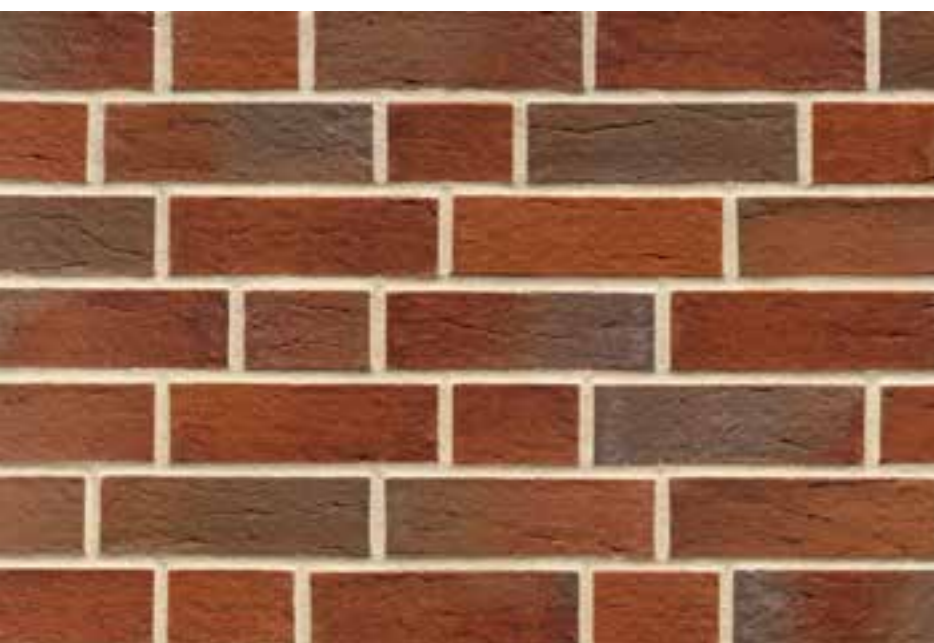

Graftschafter red coal

waterstruck

NF